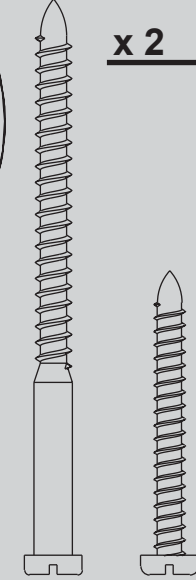

# Hardware

(Drawn to Scale)

x 1

x 2

x 2

x 4

x 3

x 3

x 1

x 4

x 11

x 16

x 1

x 4

- Low Profile Washer
- 3" Wood Screw
- Flat Washer
- 1.5" Wood Screw
- Locking Screw
- Canopy Screw
- Set Screw
- Mounting Isolator
- Screw, Blade Iron Armature
- Screw, Blade Assembly
- Screw, Switch Housing Assembly
- Screw, Machine, 6-32

# PARTS GUIDE

SINCE 1886

Parts List	Model #	23933	23934	23935
	Asm. Dwg. #	98074	98074	98074
	Finish	White	Textured Black	New Bronze
Item Name	Qty	Part #	Part #	Part #
<b>Hanger Bracket Assembly</b>		97515-03	97515-16	97515-08
Ceiling Plate				
Canopy				
Canopy Trim Ring				
Hanger Ball / Downrod Assembly				
Setscrew				
Low Profile Washer				
Canopy Screw				
Wood Screw				
Wood Screw				
Flat Washer				
Locking Screw				
<b>Switch/Housing Assembly</b>	1	98397-03	98397-15	98397-08
<b>Switch Housing Cover</b>	1	73853-01	73853-01	73853-01
<b>Switch Housing Plug Button</b>	1	73854-01	73854-01	73854-01
<b>Blade Iron Set</b>	1	98392-05	98392-05	98392-05
<b>Blade Set</b>	1	76238-40	76238-41	76238-41
<b>Screw, Blade Iron Armature</b>	11	63755-06	63755-06	63755-06
<b>Hardware Kit</b>		98074-00-860	98074-00-861	98074-00-861
Blade Assembly Screw				
Screw, Machine, 6-32				
Wire Nut				
Screw, Switch Housing Assembly				
<b>Balancing Kit</b>	1	07570-01	07570-01	07570-01
<b>Pull Chain</b>	2	63756-20	63756-20	63756-20
<b>Fandangle</b>	1	74393-08	74393-08	74393-08

## Materiales

(no dibujados a escala)

x 1

Roseta de perfil bajo

x 2

3" Tornillo, de madera

x 4

Arandela, plana